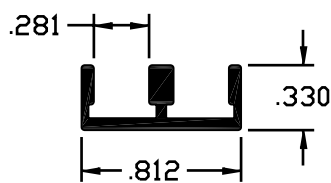

TRACK DIES

BE-283

WT/FT - .193

BE-397

WT/FT - .250

BE-666

WT/FT - .199

BE-667

WT/FT - .212

BE-802

WT/FT - .187

BE-1120

WT/FT - .184

BE-2498

WT/FT - .310

BE-3048

WT/FT - .127

BE-3061

WT/FT - .191