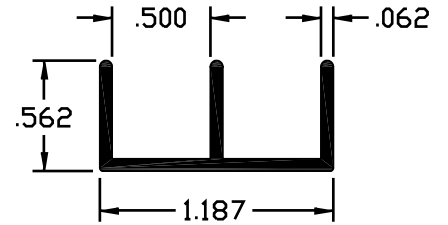

TRACK DIES

BE-283

WT/FT - .193

BE-397

WT/FT - .250

BE-666

WT/FT - .199

BE-667

WT/FT - .212

BE-802

WT/FT - .187

BE-1120

WT/FT - .184

BE-2498

WT/FT - .310

BE-3048

WT/FT - .127

BE-3061

WT/FT - .191