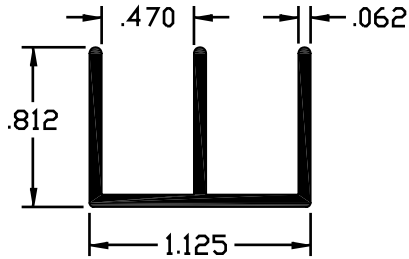

TRACK DIES

BE-283

WT/FT - .193

BE-397

WT/FT - .250

BE-666

WT/FT - .199

BE-667

WT/FT - .212

BE-802

WT/FT - .187

BE-1120

WT/FT - .184

BE-2498

WT/FT - .310

BE-3048

WT/FT - .127

BE-3061

WT/FT - .191