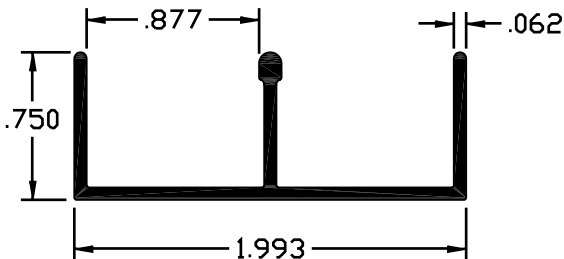

TRACK DIES

BE-283

WT/FT - .193

BE-397

WT/FT - .250

BE-666

WT/FT - .199

BE-667

WT/FT - .212

BE-802

WT/FT - .187

BE-1120

WT/FT - .184

BE-2498

WT/FT - .310

BE-3048

WT/FT - .127

BE-3061

WT/FT - .191