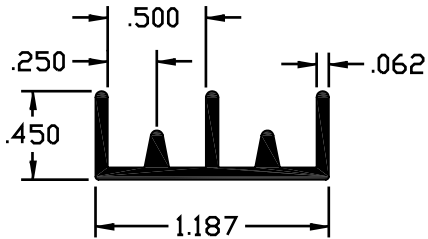

TRACK DIES

BE-283

WT/FT - .193

BE-397

WT/FT - .250

BE-666

WT/FT - .199

BE-667

WT/FT - .212

BE-802

WT/FT - .187

BE-1120

WT/FT - .184

BE-2498

WT/FT - .310

BE-3048

WT/FT - .127

BE-3061

WT/FT - .191