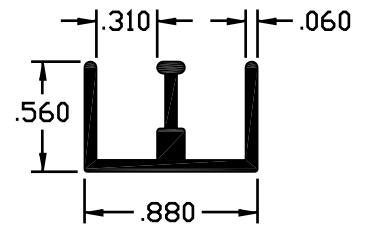

TRACK DIES

BE-283

WT/FT - .193

BE-397

WT/FT - .250

BE-666

WT/FT - .199

BE-667

WT/FT - .212

BE-802

WT/FT - .187

BE-1120

WT/FT - .184

BE-2498

WT/FT - .310

BE-3048

WT/FT - .127

BE-3061

WT/FT - .191