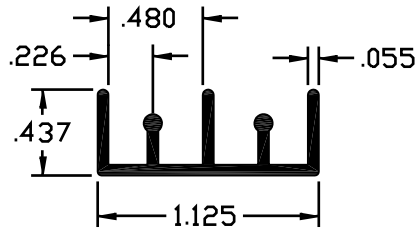

TRACK DIES

BE-283

WT/FT - .193

BE-397

WT/FT - .250

BE-666

WT/FT - .199

BE-667

WT/FT - .212

BE-802

WT/FT - .187

BE-1120

WT/FT - .184

BE-2498

WT/FT - .310

BE-3048

WT/FT - .127

BE-3061

WT/FT - .191