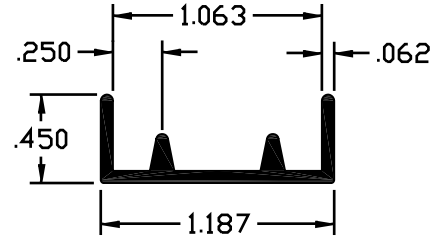

TRACK DIES

BE-283

WT/FT - .193

BE-397

WT/FT - .250

BE-666

WT/FT - .199

BE-667

WT/FT - .212

BE-802

WT/FT - .187

BE-1120

WT/FT - .184

BE-2498

WT/FT - .310

BE-3048

WT/FT - .127

BE-3061

WT/FT - .191