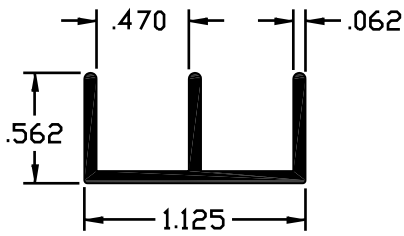

TRACK DIES

BE-283

WT/FT - .193

BE-397

WT/FT - .250

BE-666

WT/FT - .199

BE-667

WT/FT - .212

BE-802

WT/FT - .187

BE-1120

WT/FT - .184

BE-2498

WT/FT - .310

BE-3048

WT/FT - .127

BE-3061

WT/FT - .191