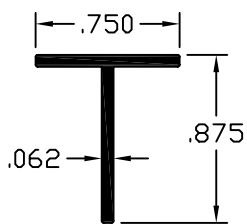

TEE DIES

BE-1226

WT/FT - .116

BE-3986

WT/FT - .088

BE-102

WT/FT - .120

BE-2088

WT/FT - .102

BE-1315

WT/FT - .088

BE-1040

WT/FT - .132

BE-649

WT/FT - .356

BE-1926

WT/FT - .130

BE-907

WT/FT - .167

BE-3728

WT/FT - .389