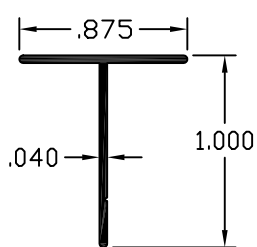

TEE DIES

BE-1226

WT/FT - .116

BE-3986

WT/FT - .088

BE-102

WT/FT - .120

BE-2088

WT/FT - .102

BE-1315

WT/FT - .088

BE-1040

WT/FT - .132

BE-649

WT/FT - .356

BE-1926

WT/FT - .130

BE-907

WT/FT - .167

BE-3728

WT/FT - .389