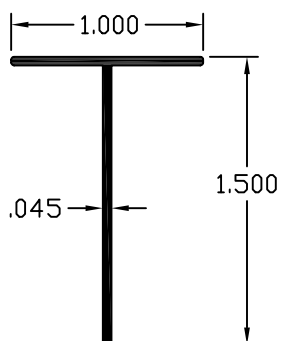

TEE DIES

BE-1226

WT/FT - .116

BE-3986

WT/FT - .088

BE-102

WT/FT - .120

BE-2088

WT/FT - .102

BE-1315

WT/FT - .088

BE-1040

WT/FT - .132

BE-649

WT/FT - .356

BE-1926

WT/FT - .130

BE-907

WT/FT - .167

BE-3728

WT/FT - .389