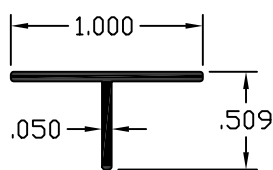

TEE DIES

BE-1226

WT/FT - .116

BE-3986

WT/FT - .088

BE-102

WT/FT - .120

BE-2088

WT/FT - .102

BE-1315

WT/FT - .088

BE-1040

WT/FT - .132

BE-649

WT/FT - .356

BE-1926

WT/FT - .130

BE-907

WT/FT - .167

BE-3728

WT/FT - .389