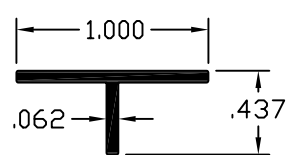

TEE DIES

BE-1226

WT/FT - .116

BE-3986

WT/FT - .088

BE-102

WT/FT - .120

BE-2088

WT/FT - .102

BE-1315

WT/FT - .088

BE-1040

WT/FT - .132

BE-649

WT/FT - .356

BE-1926

WT/FT - .130

BE-907

WT/FT - .167

BE-3728

WT/FT - .389