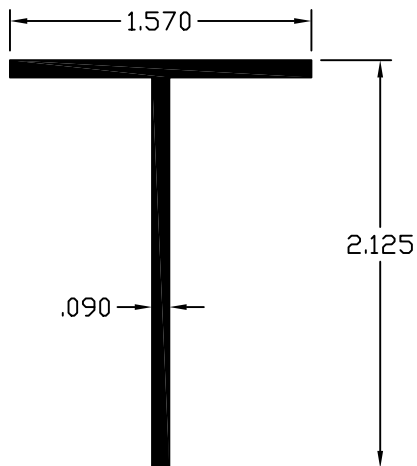

TEE DIES

BE-1226

WT/FT - .116

BE-3986

WT/FT - .088

BE-102

WT/FT - .120

BE-2088

WT/FT - .102

BE-1315

WT/FT - .088

BE-1040

WT/FT - .132

BE-649

WT/FT - .356

BE-1926

WT/FT - .130

BE-907

WT/FT - .167

BE-3728

WT/FT - .389