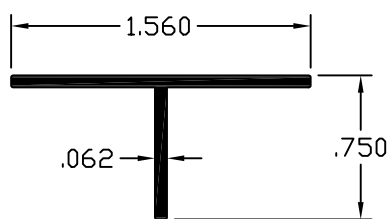

TEE DIES

BE-1226

WT/FT - .116

BE-3986

WT/FT - .088

BE-102

WT/FT - .120

BE-2088

WT/FT - .102

BE-1315

WT/FT - .088

BE-1040

WT/FT - .132

BE-649

WT/FT - .356

BE-1926

WT/FT - .130

BE-907

WT/FT - .167

BE-3728

WT/FT - .389