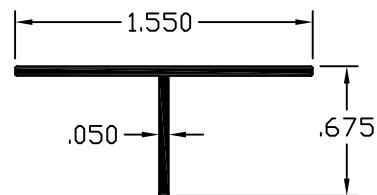

TEE DIES

BE-1226

WT/FT - .116

BE-3986

WT/FT - .088

BE-102

WT/FT - .120

BE-2088

WT/FT - .102

BE-1315

WT/FT - .088

BE-1040

WT/FT - .132

BE-649

WT/FT - .356

BE-1926

WT/FT - .130

BE-907

WT/FT - .167

BE-3728

WT/FT - .389