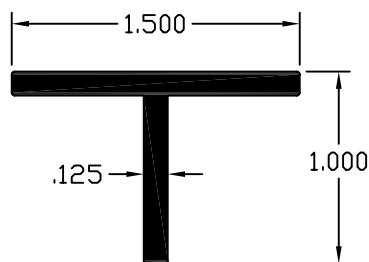

TEE DIES

BE-1226

WT/FT - .116

BE-3986

WT/FT - .088

BE-102

WT/FT - .120

BE-2088

WT/FT - .102

BE-1315

WT/FT - .088

BE-1040

WT/FT - .132

BE-649

WT/FT - .356

BE-1926

WT/FT - .130

BE-907

WT/FT - .167

BE-3728

WT/FT - .389