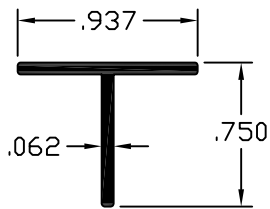

TEE DIES

BE-1226

WT/FT - .116

BE-3986

WT/FT - .088

BE-102

WT/FT - .120

BE-2088

WT/FT - .102

BE-1315

WT/FT - .088

BE-1040

WT/FT - .132

BE-649

WT/FT - .356

BE-1926

WT/FT - .130

BE-907

WT/FT - .167

BE-3728

WT/FT - .389