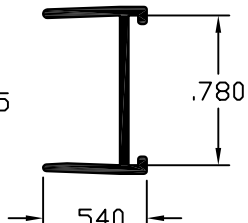

PRICE TAG DIES

BE-2099

WT - .211

BE-2742

WT - .104

BE-101

WT - .095

BE-205

WT - .082

BE-2100

WT - .276

BE-3114

WT - .197

BE-3099

WT - .202

BE-2928R