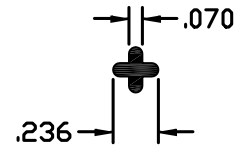

PIVOT ROD

BE-1330

Inside Dia. - .100

WT/FT - .034

BE-1540

WT/FT - .055

BE-1586R

WT/FT - .044

BE-2371

WT/FT - .053

BE-2681

Inside Dia. - .124

WT/FT - .040

BE-3448

WT/FT - .031

BE-3687

WT/FT - .122

BE-3895

Inside Dia. - .175

WT/FT - .048

BE-3922

Inside Dia. - .165

WT/FT - .046

BE-3958

Inside Dia. - .100

WT/FT - .032

BE-4013

Inside Dia. - .122

WT/FT - .041