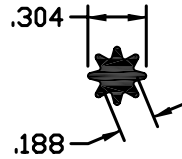

PIVOT ROD

BE-1330

Inside Dia. - .100

WT/FT - .034

BE-1540

WT/FT - .055

BE-1586R

WT/FT - .044

BE-2371

WT/FT - .053

BE-2681

Inside Dia. - .124

WT/FT - .040

BE-3448

WT/FT - .031

BE-3687

WT/FT - .122

BE-3895

Inside Dia. - .175

WT/FT - .048

BE-3922

Inside Dia. - .165

WT/FT - .046

BE-3958

Inside Dia. - .100

WT/FT - .032

BE-4013

Inside Dia. - .122

WT/FT - .041