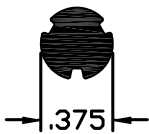

PIVOT ROD

BE-1330

Inside Dia. - .100

WT/FT - .034

BE-1540

WT/FT - .055

BE-1586R

WT/FT - .044

BE-2371

WT/FT - .053

BE-2681

Inside Dia. - .124

WT/FT - .040

BE-3448

WT/FT - .031

BE-3687

WT/FT - .122

BE-3895

Inside Dia. - .175

WT/FT - .048

BE-3922

Inside Dia. - .165

WT/FT - .046

BE-3958

Inside Dia. - .100

WT/FT - .032

BE-4013

Inside Dia. - .122

WT/FT - .041