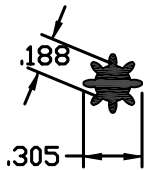

PIVOT ROD

BE-1330

Inside Dia. - .100

WT/FT - .034

BE-1540

WT/FT - .055

BE-1586R

WT/FT - .044

BE-2371

WT/FT - .053

BE-2681

Inside Dia. - .124

WT/FT - .040

BE-3448

WT/FT - .031

BE-3687

WT/FT - .122

BE-3895

Inside Dia. - .175

WT/FT - .048

BE-3922

Inside Dia. - .165

WT/FT - .046

BE-3958

Inside Dia. - .100

WT/FT - .032

BE-4013

Inside Dia. - .122

WT/FT - .041