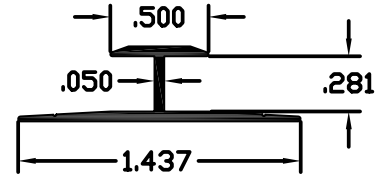

DIVIDER DIES

BE-100

WT/FT - .082

BE-166

WT/FT - .082

BE-226

WT/FT - .114

BE-258

WT/FT - .107

BE-344

WT/FT - .092

BE-469

WT/FT - .092

BE-544

WT/FT - .184

BE-553

WT/FT - .190

BE-761

WT/FT - .079

BE-1123

WT/FT - .180

BE-1717

WT/FT - .162

BE-3862