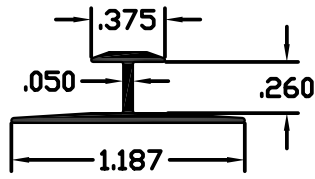

DIVIDER DIES

BE-100

WT/FT - .082

BE-166

WT/FT - .082

BE-226

WT/FT - .114

BE-258

WT/FT - .107

BE-344

WT/FT - .092

BE-469

WT/FT - .092

BE-544

WT/FT - .184

BE-553

WT/FT - .190

BE-761

WT/FT - .079

BE-1123

WT/FT - .180

BE-1717

WT/FT - .162

BE-3862