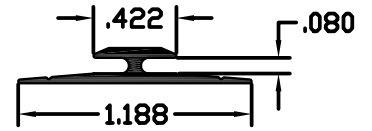

DIVIDER DIES

WT/FT - .082

WT/FT - .082

WT/FT - .114

WT/FT - .107

WT/FT - .092

WT/FT - .092

WT/FT - .184

WT/FT - .190

BE-761

WT/FT - .079

WT/FT - .180

BE-1717

WT/FT - .162

WT/FT - .385