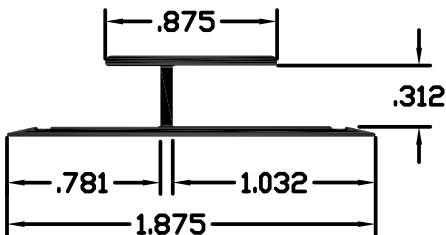

DIVIDER DIES

BE-100

WT/FT - .082

BE-166

WT/FT - .082

BE-226

WT/FT - .114

BE-258

WT/FT - .107

BE-344

WT/FT - .092

BE-469

WT/FT - .092

BE-544

WT/FT - .184

BE-553

WT/FT - .190

BE-761

WT/FT - .079

BE-1123

WT/FT - .180

BE-1717

WT/FT - .162

BE-3862