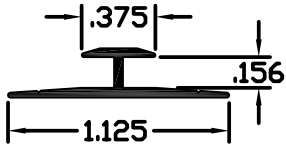

DIVIDER DIES

BE-100

WT/FT - .082

BE-166

WT/FT - .082

BE-226

WT/FT - .114

BE-258

WT/FT - .107

BE-344

WT/FT - .092

BE-469

WT/FT - .092

BE-544

WT/FT - .184

BE-553