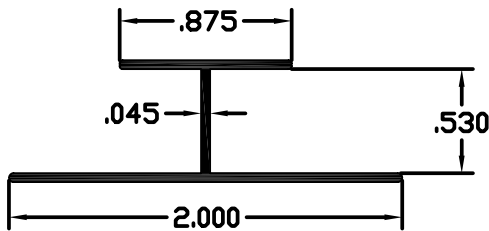

DIVIDER DIES

BE-100

WT/FT - .082

BE-166

WT/FT - .082

BE-226

WT/FT - .114

BE-258

WT/FT - .107

BE-344

WT/FT - .092

BE-469

WT/FT - .092

BE-544

WT/FT - .184

BE-553

WT/FT - .190

BE-761

WT/FT - .079

BE-1123

WT/FT - .180

BE-1717

WT/FT - .162

BE-3862