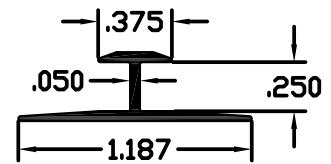

DIVIDER DIES

BE-100

WT/FT - .082

BE-166

WT/FT - .082

BE-226

WT/FT - .114

BE-258

WT/FT - .107

BE-344

WT/FT - .092

BE-469

WT/FT - .092

BE-544

WT/FT - .184

BE-553