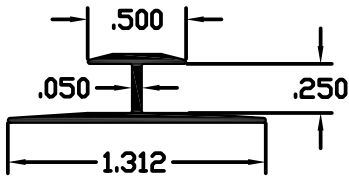

DIVIDER DIES

BE-100

WT/FT - .082

BE-166

WT/FT - .082

BE-226

WT/FT - .114

BE-258

WT/FT - .107

BE-344

WT/FT - .092

BE-469

WT/FT - .092

BE-544

WT/FT - .184

BE-553

WT/FT - .190

BE-761

WT/FT - .079

BE-1123

WT/FT - .180

BE-1717

WT/FT - .162

BE-3862