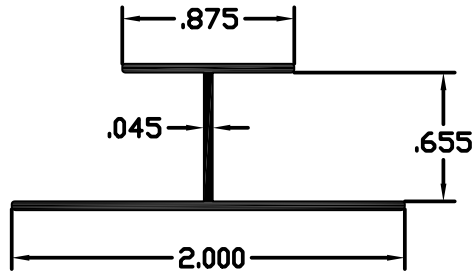

DIVIDER DIES

BE-100

WT/FT - .082

BE-166

WT/FT - .082

BE-226

WT/FT - .114

BE-258

WT/FT - .107

BE-344

WT/FT - .092

BE-469

WT/FT - .092

BE-544

WT/FT - .184

BE-553

WT/FT - .190

BE-761

WT/FT - .079

BE-1123

WT/FT - .180

BE-1717

WT/FT - .162

BE-3862