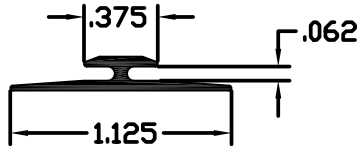

DIVIDER DIES

BE-100

WT/FT - .082

BE-166

WT/FT - .082

BE-226

WT/FT - .114

BE-258

WT/FT - .107

BE-344

WT/FT - .092

BE-469

WT/FT - .092

BE-544

WT/FT - .184

BE-553