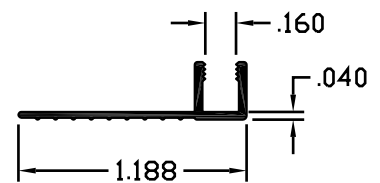

CARPET BAR

BE-753

WT/FT - .071

BE-754

WT/FT - .097

BE-1111

WT/FT - .200

BE-1680

WT/FT - .308

BE-2425

WT/FT - .074

BE-2896

WT/FT - .104

BE-5032

WT/FT - .125

BE-5033