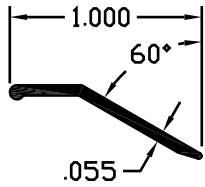

CARPET BAR

BE-753

WT/FT - .071

BE-754

WT/FT - .097

BE-1111

WT/FT - .200

BE-1680

WT/FT - .308

BE-2425

WT/FT - .074

BE-2896

WT/FT - .104

BE-5032

WT/FT - .125

BE-5033